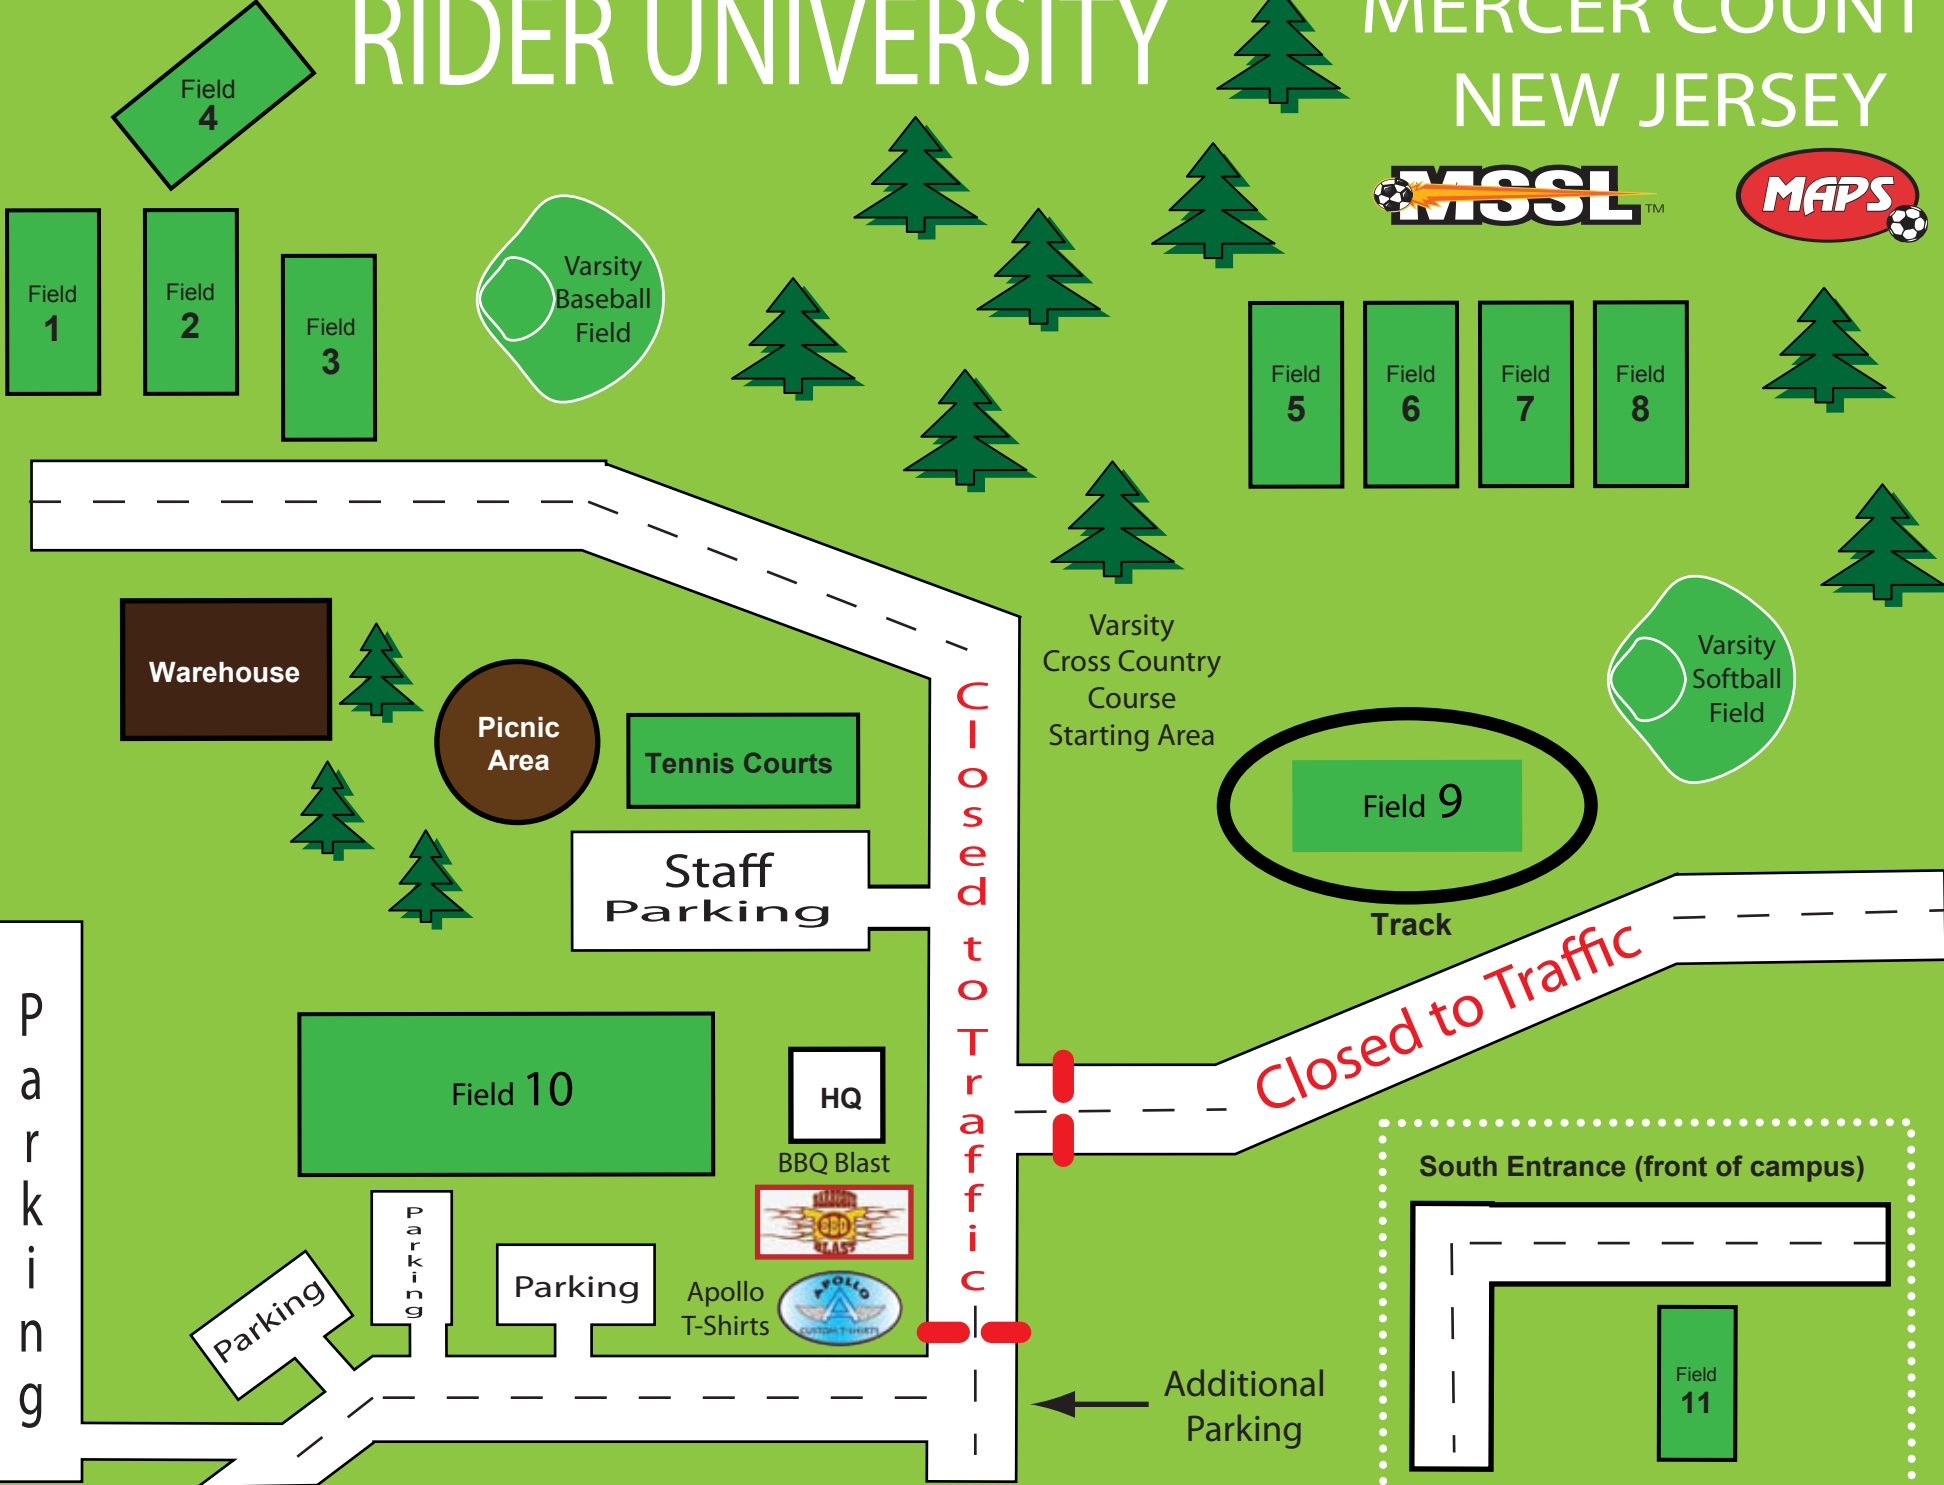

RIDER UNIVERSITY

MERCER COUNTY
NEW JERSEY

Field 4

Field 1

Field 2

Field 3

Varsity
Baseball
Field

Field 5

Field 6

Field 7

Field 8

Warehouse

Picnic
Area

Tennis Courts

Staff
Parking

Varsity
Cross Country
Course
Starting Area

Varsity
Softball
Field

Field 9

Track

P
a
r
k
i
n
g

Field 10

HQ

BBQ Blast

Apollo
T-Shirts

Parking

Parking

Parking

C
l
o
s
e
d
t
o
T
r
a
f
f
i
c

C
l
o
s
e
d
t
o
T
r
a
f
f
i
c

South Entrance (front of campus)

Additional
Parking

Field 11